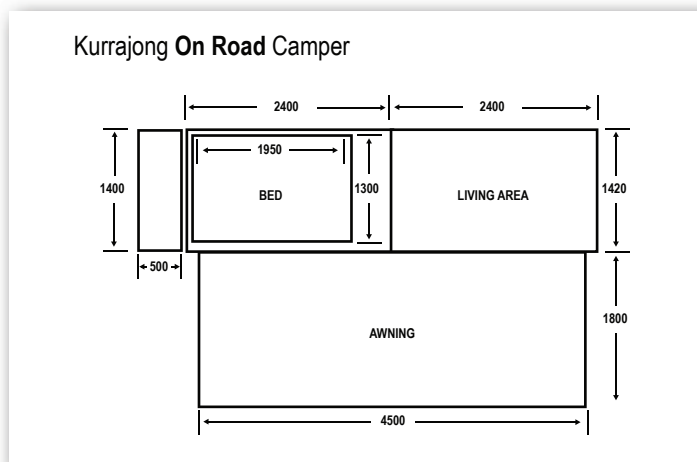

## Diagrams and Measurements

## Coolabah Camper Hire - Trailer Specification

	Width	Length Inc Drawbar	Internal Floor Open	Mattress	Under bed storage Closed		
					Lgth	Wide	Deep
<b>On Road Trailers</b>							
Kurrajong Flipover	1.98	4.3	24 x 1.5	1.95 x 1.3	2.4 x	1.4 x	0.2
<b>Off Road Trailers</b>							
Kimberley Kamper	1.9	4.5	2.2 x 1.7	2 x 1.6	1.3 x	1.2 x	0.2
<b>Family Size Trailer</b>							
Complete Campsite	1.83	4.5	3.2 x 2.8	2 x 1.6	2.7 x	0.6 x	0.55