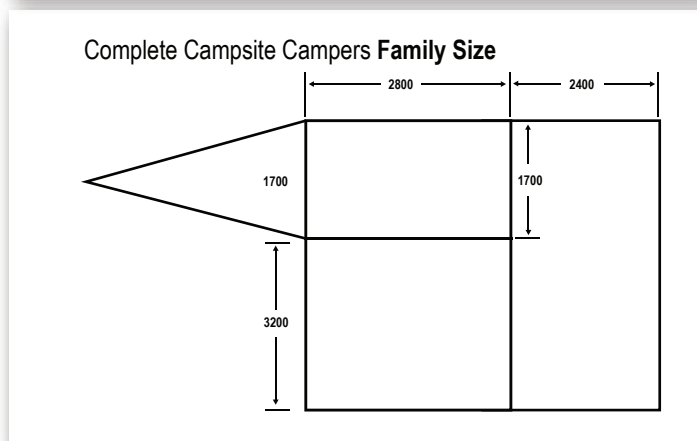

## Diagrams and Measurements

## Coolabah Camper Hire - Trailer Specification

	Width	Length Inc Drawbar	Internal Floor Open	Mattress	Under bed storage Closed		
					Lgth	Wide	Deep
<b>On Road Trailers</b>							
Kurrajong Flipover	1.98	4.3	24 x 1.5	1.95 x 1.3	2.4 x	1.4 x	0.2
<b>Off Road Trailers</b>							
Kimberley Kamper	1.9	4.5	2.2 x 1.7	2 x 1.6	1.3 x	1.2 x	0.2
<b>Family Size Trailer</b>							
Complete Campsite	1.83	4.5	3.2 x 2.8	2 x 1.6	2.7 x	0.6 x	0.55